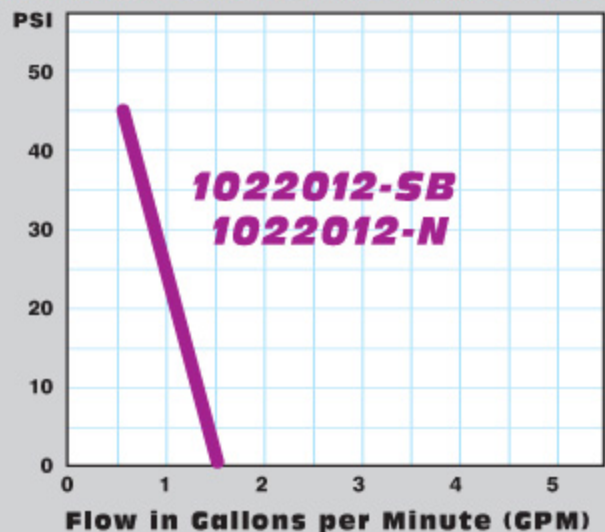

1022 SERIES

DIAPHRAGM PUMPS

1022012-SB

Category :	Model #	1022012-SB 1022024-SB
VOLTAGE		12V / 24V
MOTOR LEADS		6"
AMPS		12V - 4 / 24V - 2
PRESSURE SWITCH		35 PSI
MAX. OPERATING PRESSURE		30 PSI
MAX. TEMPERATURE		160° F
MIN. TEMPERATURE		40° F
DIAPHRAGM		SANTOPRENE
CHECK VALVE		TPU
PUMP BODY		POLYPROPYLENE
SHIPPING WEIGHT		3 lbs.

NOTE: Specifications subject to change without notice.

1022012 / 1022024 Performance Curve

Distributed By:

THE
SMALL PUMP
SPECIALISTS

info@sccpumps.com www.sccpumps.com

Manufacturing: P: 847-593-8495, or 800-334-1199 F: 847-593-8204