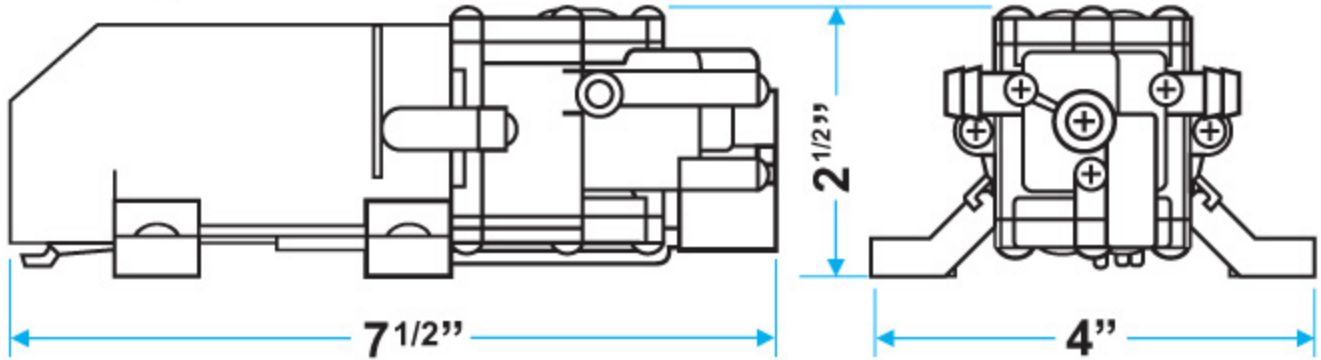

1022 SERIES

DIAPHRAGM PUMPS

1022012-SB

Category :	Model #	1022012-SB 1022024-SB
VOLTAGE		12V / 24V
MOTOR LEADS		6"
AMPS		12V - 4 / 24V - 2
PRESSURE SWITCH		35 PSI
MAX. OPERATING PRESSURE		30 PSI
MAX. TEMPERATURE		160° F
MIN. TEMPERATURE		40° F
DIAPHRAGM		SANTOPRENE
CHECK VALVE		TPU
PUMP BODY		POLYPROPYLENE
SHIPPING WEIGHT		3 lbs.